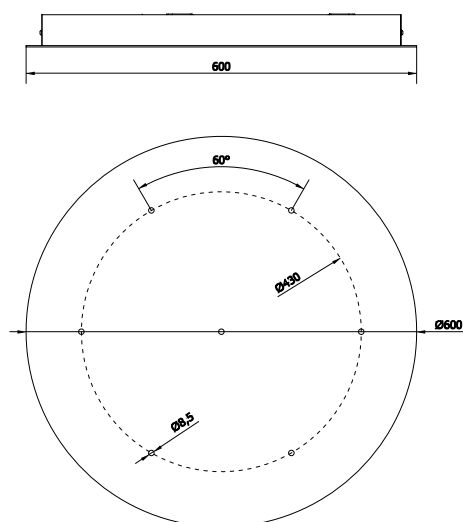

A-Piastre / Plates (Glo, Lit, MoM)

TECHNICAL SHEET

AA01-T-60-07 WHITE

Mounting: a soffitto / ceiling

Environment: Indoor - IP20

Materials: Metallo / Metal

Information: Round plate with max 7 fittings

AA18-T-60-07 TITANIUM

Mounting: a soffitto / ceiling

Environment: Indoor - IP20

Materials: Metallo / Metal

Information: Round plate with max 7 fittings

AA01-T-60-07

AA18-T-60-07

PIASTRA ESTERNA / EXTERNAL PLATE

PIASTRA INTERNA / INTERNAL PLATE