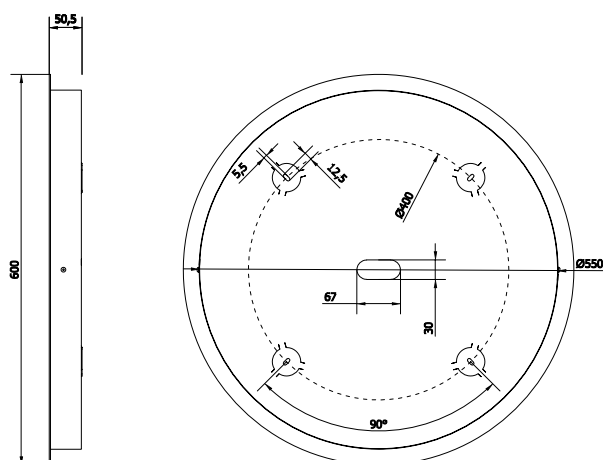

A-Piastre / Plates (Glo, Lit, MoM)

TECHNICAL SHEET

AA01-T-60-07 WHITE

Mounting: a soffitto / ceiling

Environment: Indoor - IP20

Materials: Metallo / Metal

Information: Round plate with max 7 fittings

AA18-T-60-07 TITANIUM

Mounting: a soffitto / ceiling

Environment: Indoor - IP20

Materials: Metallo / Metal

Information: Round plate with max 7 fittings

AA01-T-60-07

AA18-T-60-07

PIASTRA ESTERNA / EXTERNAL PLATE

PIASTRA INTERNA / INTERNAL PLATE